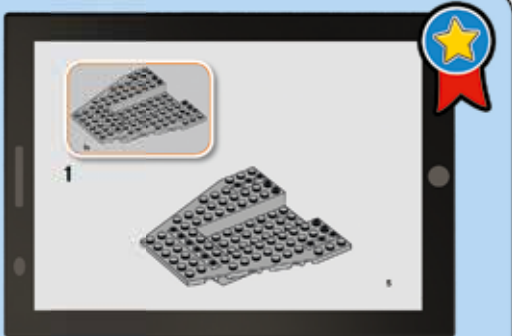

1

2

3

LEGO.com/apps

Check for compatibility

Vérifier la compatibilité

Comprueba tu compatibilidad